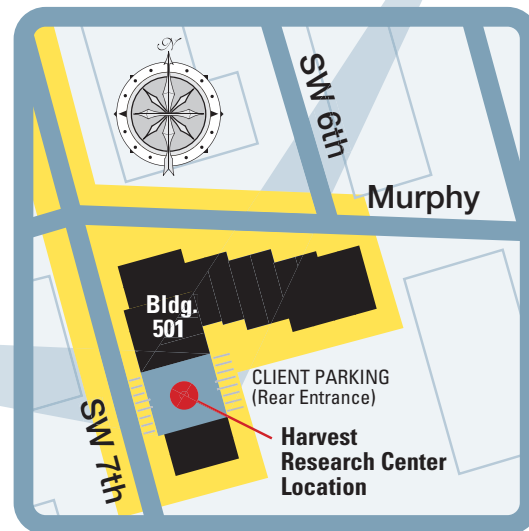

## Directions To Harvest Research Center

### From I-235 East

Veer onto the 7th Street exit, turn right onto 7th and drive south through the downtown area. After the railroad tracks and after the stop light on Tuttle Street, look for a one storey brick building with a sign reading Riverpoint on your left. The Harvest address number is 501.

### From I-235 West

Veer onto the combined 2nd/3rd Street exit and drive until you reach the 7th Street intersection. Turn left (south) onto 7th and drive through downtown. After you pass the railroad tracks and Tuttle Street with its stoplight, the Harvest building will be on your left, number 501.

### From Des Moines International Airport

Upon leaving the airport, turn left onto Fleur Drive and drive north. Shortly after passing Gray's Lake, turn right onto W Martin Luther King Jr. Parkway and proceed to SW 7th Street. Turn right onto SW 7th and, after several blocks you'll see the Harvest building on the left, number 501.