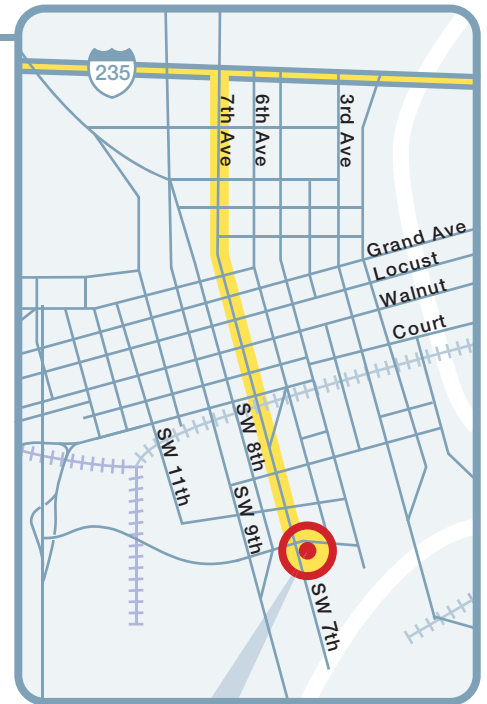

## Directions To Harvest Research Center

### From I-235 East

Veer onto the 7th Street exit, turn right onto 7th and drive south through the downtown area. After the railroad tracks and after the stop light on Tuttle Street, look for a one storey brick building with a sign reading Riverpoint on your left. The Harvest address number is 501.

### From I-235 West

Veer onto the combined 2nd/3rd Street exit and drive until you reach the 7th Street intersection. Turn left (south) onto 7th and drive through downtown. After you pass the railroad tracks and Tuttle Street with its stoplight, the Harvest building will be on your left, number 501.

### From Des Moines International Airport

Upon leaving the airport, turn left onto Fleur Drive and drive north. Shortly after passing Gray's Lake, turn right onto W Martin Luther King Jr. Parkway and proceed to SW 7th Street. Turn right onto SW 7th and, after several blocks you'll see the Harvest building on the left, number 501.