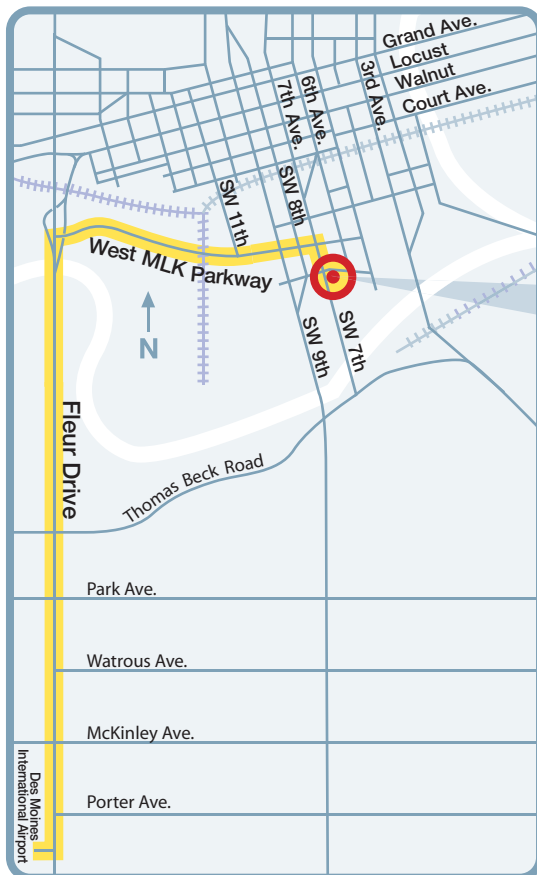

## Directions To Harvest Research Center

### From I-235 East

Veer onto the 7th Street exit, turn right onto 7th and drive south through the downtown area. After the railroad tracks and after the stop light on Tuttle Street, look for a one storey brick building with a sign reading Riverpoint on your left. The Harvest address number is 501.

### From I-235 West

Veer onto the combined 2nd/3rd Street exit and drive until you reach the 7th Street intersection. Turn left (south) onto 7th and drive through downtown. After you pass the railroad tracks and Tuttle Street with its stoplight, the Harvest building will be on your left, number 501.

### From Des Moines International Airport

Upon leaving the airport, turn left onto Fleur Drive and drive north. Shortly after passing Gray's Lake, turn right onto W Martin Luther King Jr. Parkway and proceed to SW 7th Street. Turn right onto SW 7th and, after several blocks you'll see the Harvest building on the left, number 501.